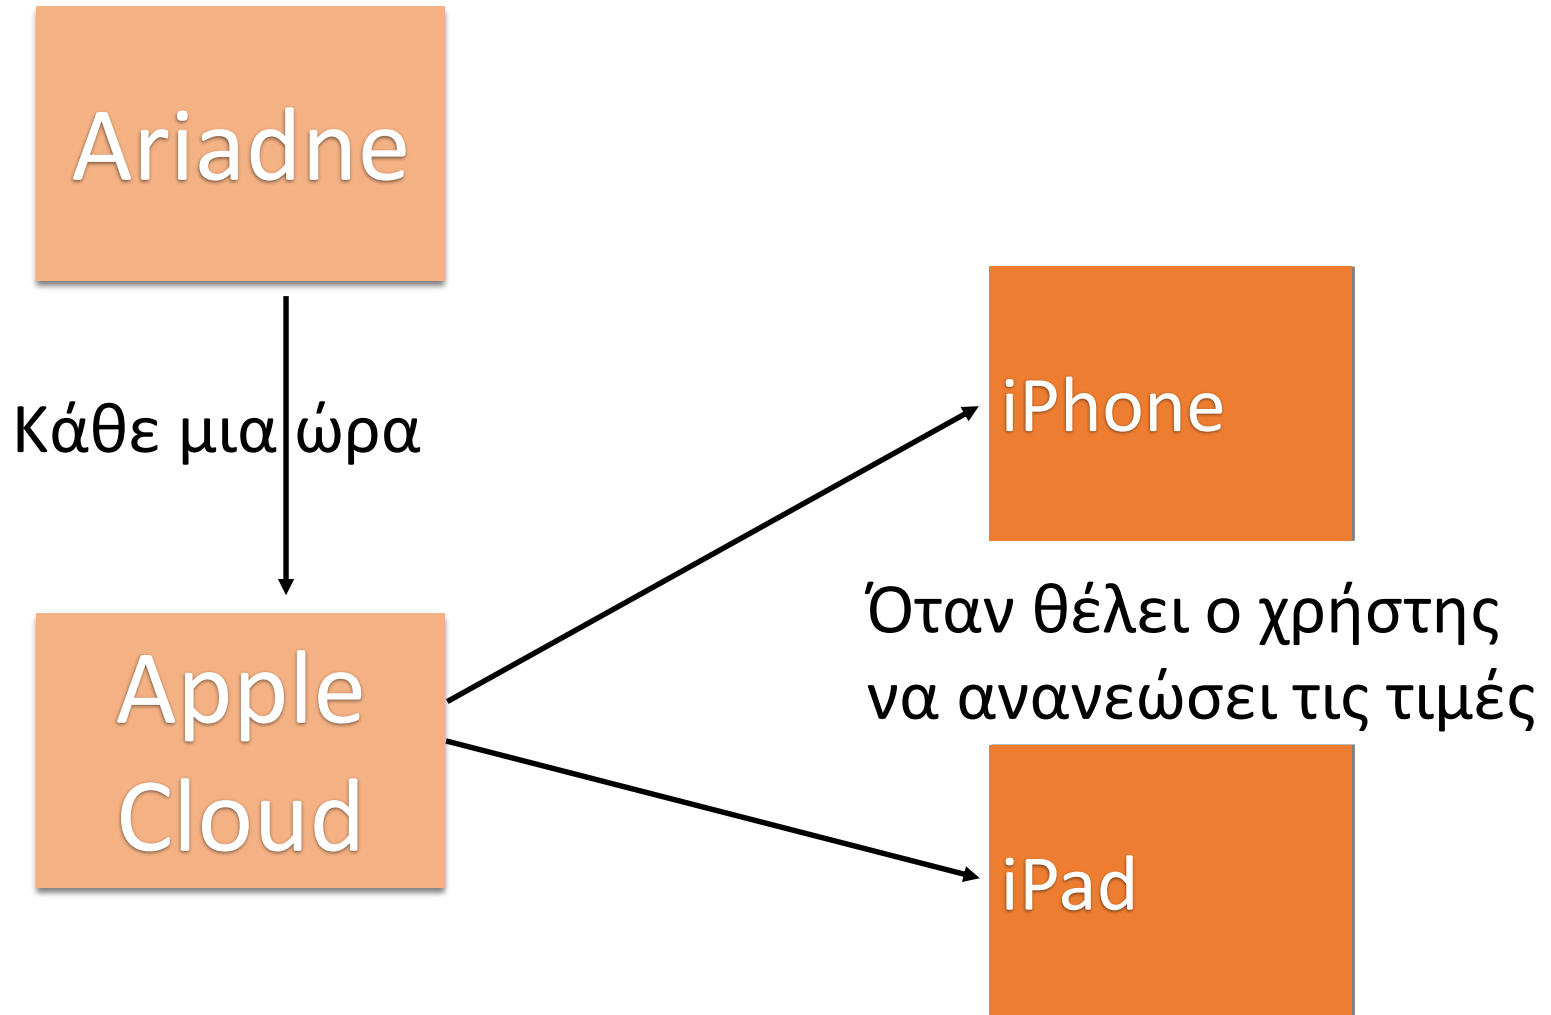

Αρχιτεκτονική