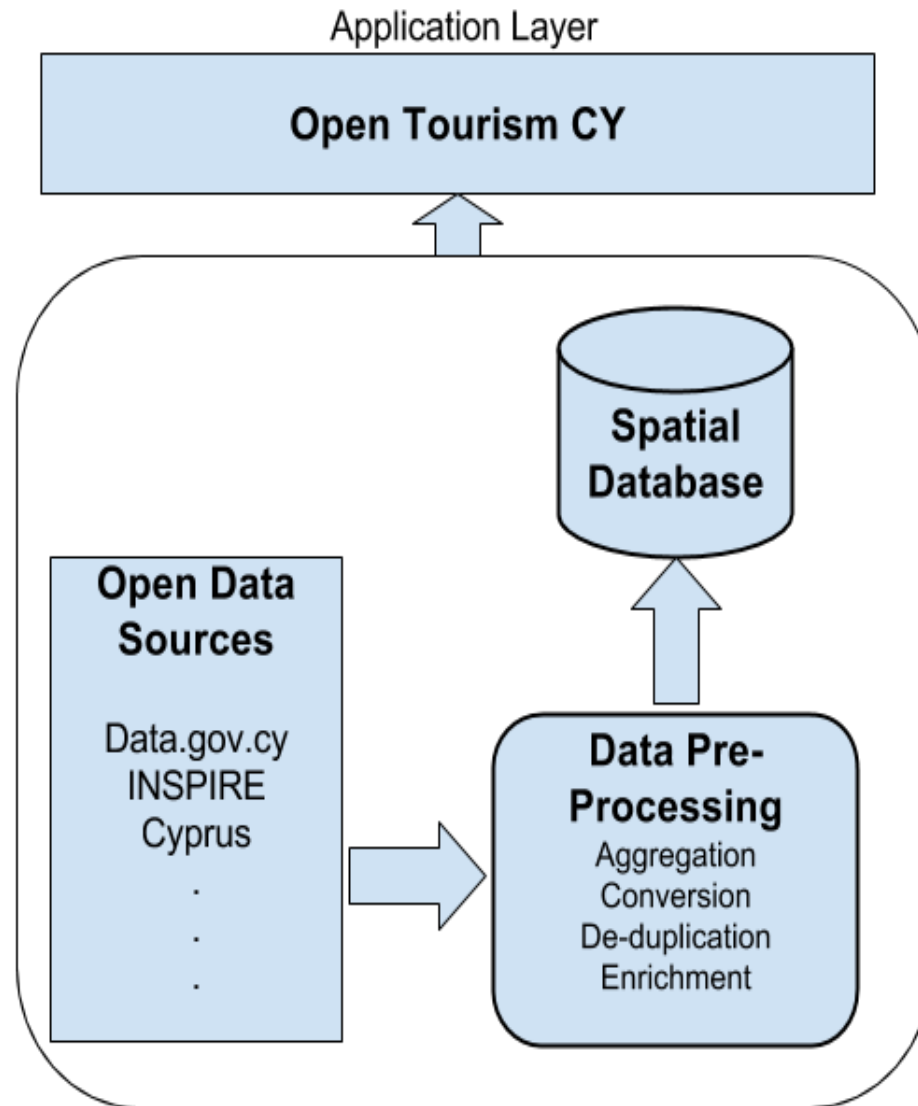

Zoomed map view of A8alassa with a location pin and a compass icon.

Distance measurement overlay showing 95 kilometers between two points on the map. Includes an OK button.

Show list

Αρχιτεκτονική

Μελλοντικές αναβαθμίσεις